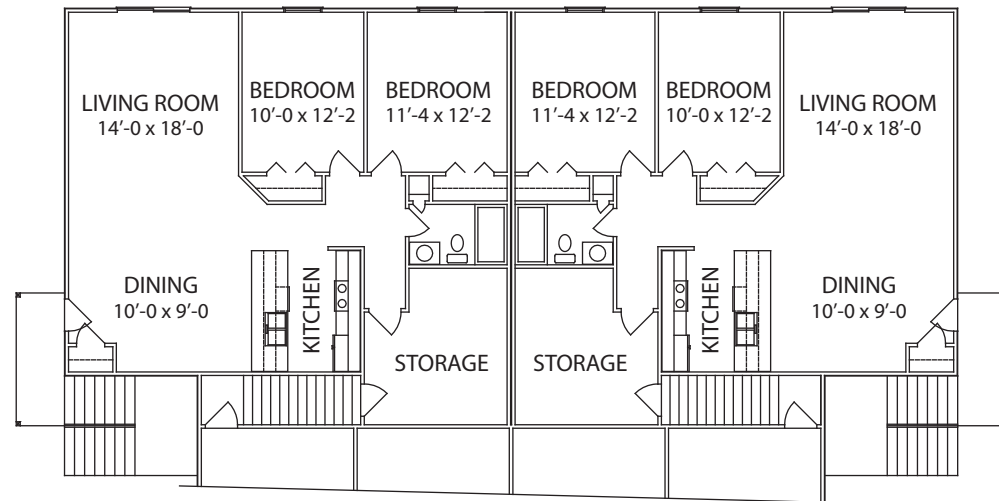

MAIN FLOOR

UPPER FLOOR

# Pine Meadow Apartments

- ☒ Two Bedrooms, one bathroom. 1200 sq. feet
- ☒ High efficiency gas heat and central air
- ☒ Attached garage with opener
- ☒ 2x6 exterior walls with extra insulation
- ☒ Electric range, dishwasher, and refrigerator
- ☒ Washer and dryer in each apartment
- ☒ Vaulted ceilings in upper units
- ☒ Mini-blinds provided on all windows
- ☒ Private entrance, no common area
- ☒ Best available soundproofing between units
- ☒ Exterior security lighting on all night
- ☒ Water, sewer, and trash pickup included
- ☒ Blacktop driveway with extra parking
- ☒ Light-colored berber carpet
- ☒ Convenient location, close to I-90
- ☒ Sorry, but no pets are allowed