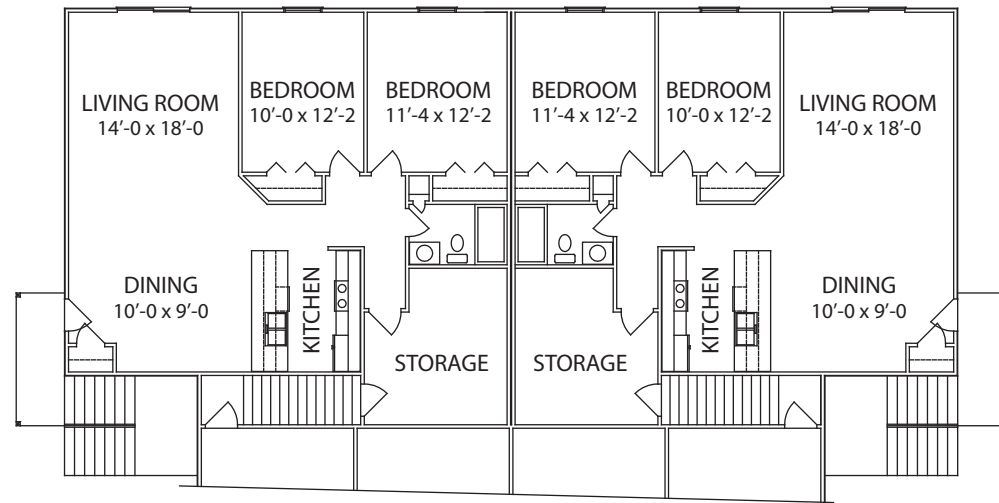

MAIN FLOOR

UPPER FLOOR

PINE MEADOW APARTMENTS

Loves Park, Illinois

Pine Meadow Apartments

Two Bedrooms, one bathroom. 1200 sq. feet

High efficiency gas heat and central air

Attached garage with opener

2x6 exterior walls with extra insulation

Electric range, dishwasher, and refrigerator

Washer and dryer in each apartment

Vaulted ceilings in upper units

Mini-blinds provided on all windows

Private entrance, no common area